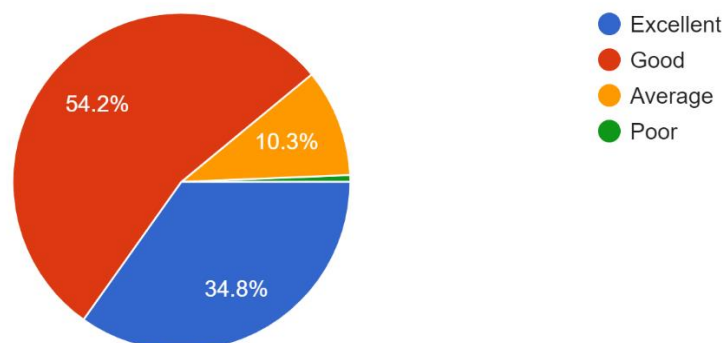

## ALUMNI FEEDBACK FORM FOR THE ACADEMIC SESSION 2020-21

Support and contribution of the institution for your overall development.

155 responses

Effectiveness of curriculum in attaining communication skills and social responsibility

155 responses

Effectiveness of Curriculum to meet your present professional standards.

155 responses

Effectiveness of curriculum to apply your knowledge in real life situations.

155 responses

Relevance of current curriculum for employability.