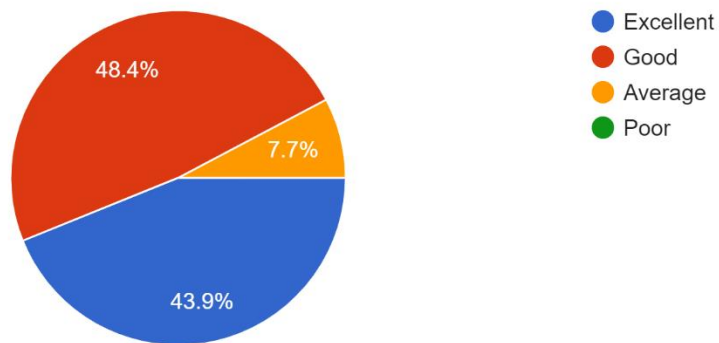

## ALUMNI FEEDBACK FORM FOR THE ACADEMIC SESSION 2020-21

Support and contribution of the institution for your overall development.

155 responses

Effectiveness of curriculum in attaining communication skills and social responsibility

155 responses

Effectiveness of Curriculum to meet your present professional standards.

155 responses

Effectiveness of curriculum to apply your knowledge in real life situations.

155 responses

Relevance of current curriculum for employability.