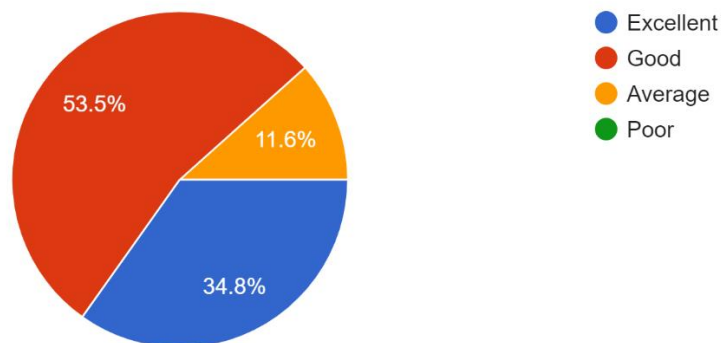

## ALUMNI FEEDBACK FORM FOR THE ACADEMIC SESSION 2020-21

Support and contribution of the institution for your overall development.

155 responses

Effectiveness of curriculum in attaining communication skills and social responsibility

155 responses

Effectiveness of Curriculum to meet your present professional standards.

155 responses

Effectiveness of curriculum to apply your knowledge in real life situations.

155 responses

Relevance of current curriculum for employability.